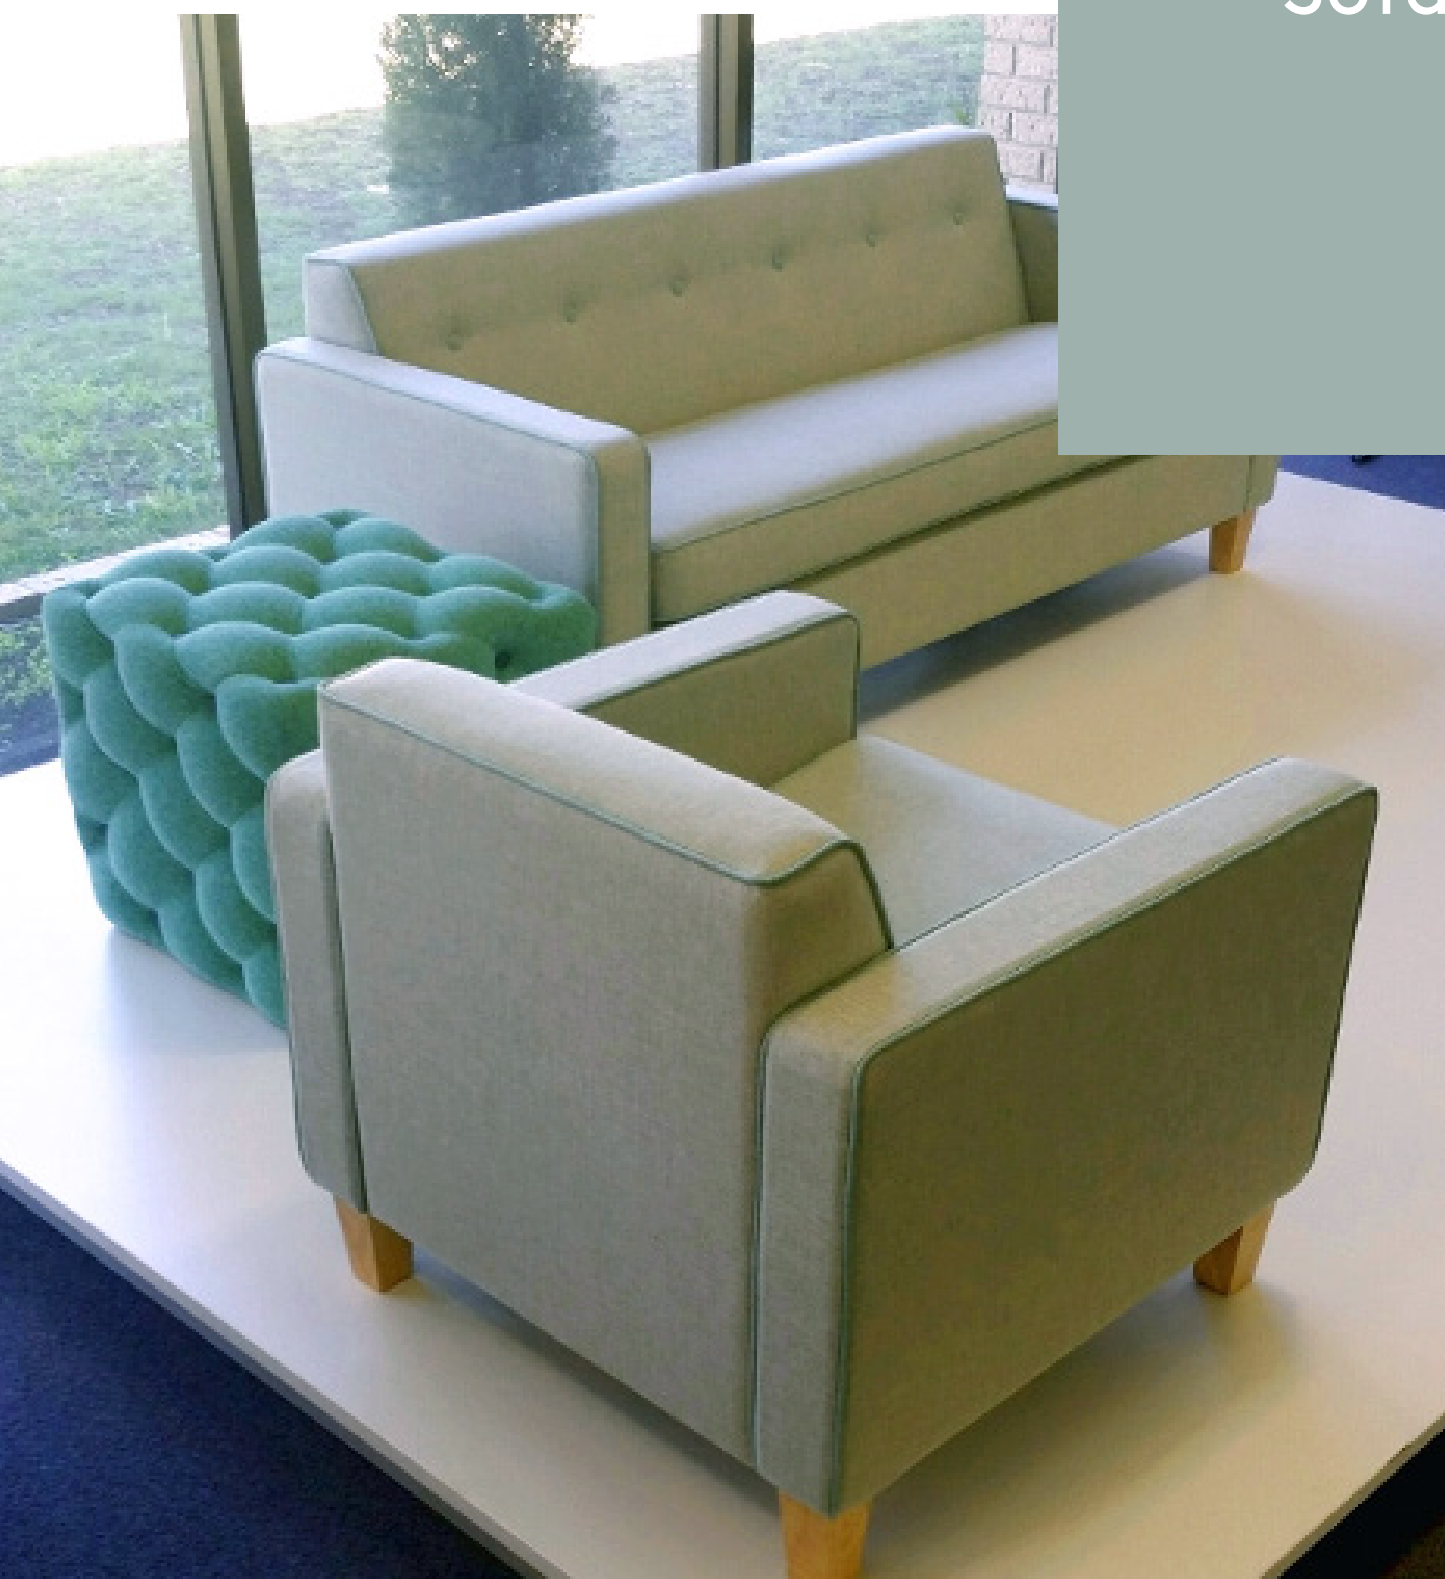

Stile Sofa

burgtec.

Stile Sofa

The Stile sofa offers a unique & stylish look to your reception or executive area. A comfortable lounge featuring button and piping detail with solid timber legs.

Options

Fabric or leather to your selection

Legs -hardwood timber, clear polished or stained to selection

Description	Overall Height (mm)	Overall Width (mm)	Overall Depth (mm)	Seat Height (mm)
Chair	730	740	760	460
2 seater lounge	730	1360	760	460
2.5 seater lounge	730	1800	760	460
3 seater lounge	730	2200	760	460

* Please note as standard, fabric will always be railroded for the Stile lounge.

Features:

- Timber frame
- Fully upholstered
- Button & piping detail
- Solid timber legs
- 5 year warranty

← Piping Detail