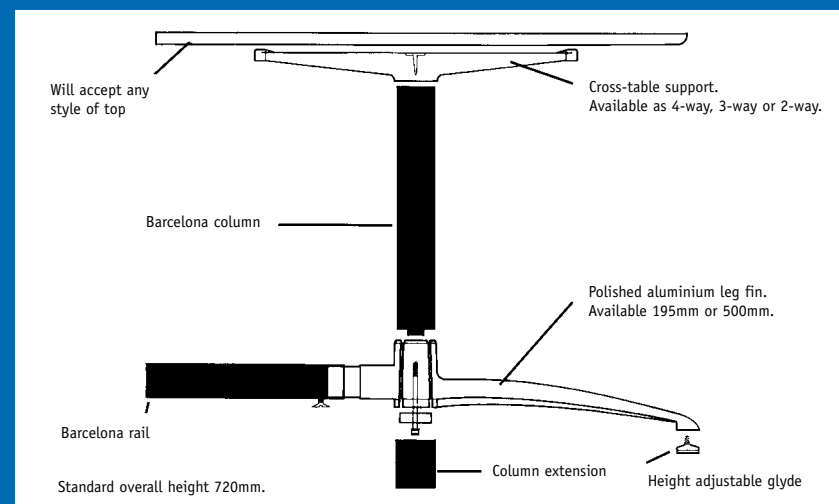

BARCELONA TABLE TOP SIZE

(RECOMMENDATION ONLY)

CODE	SMALLEST SIZE RECOMMENDED TABLE TOP	LENGTH OF LEG FINIS
BCTC	700mm	
BCT1	1000mm dia or 800mm sq.	500mm
BCT2	1600mm x 750mm	500mm
BCT3	1500mm x 1000mm	500mm
BCT4	1000mm x 1000mm	500mm
BCT5	1800mm x 1000mm	500mm
BCT6	1500mm x 1000mm	500mm
BCT7	1050mm x 1050mm	500mm
BCT8	1500mm dia or 1000mm sq.	500mm
BCT9	1000mm x 400mm	500mm
BCT10	2000mm x 1500mm	500mm
BCT11	1000mm x 1200mm	500mm
BCT12	1800mm x 1000mm	500mm
BCT13	1800mm x 1400mm	500mm
BCT14	800mm x 400mm	200mm
BCT15	2600mm x 1400mm	500mm
BCT16	1000mm x 400mm	500mm (x2)
BCT16	1000mm x 400mm	200mm (x2)
BCT17	1800mm x 1400mm	500mm
BCT18	1400mm x 1200mm	500mm
BCT19	3000mm x 1000mm	500mm
BCT20	500mm x 400mm	200mm (x4)
BCT 21	1000mm x 750mm	500mm
BCT 22	700mm x 450mm	500mm (x2) 200mm (x2)

Customised BCT 10

BCT 1

BCT 22 Barcelona Desk with Modesty Panel

BCT 1

This system has cross-top fixings to support the table top of your choice, with structural stability added by use of horizontal rails at above floor level. For accurate selection of the most appropriate configuration suited to your needs, please submit dimensions of the proposed top for quotation.

BCT 2

LARGEST SIZE TOP

BCTC	1000mm	
BCT1	1200mm dia or 1200mm sq.	500mm
BCT2	3000mm x 1200mm	500mm
BCT3	3300mm x 1400mm	500mm
BCT4	2400mm x 1400mm	500mm
BCT5	4000mm x 1400mm	500mm
BCT6	3300mm x 1400mm	500mm
BCT7	3000mm dia or 2400 mm sq or 2400 x 1600mm	500mm
BCT8	3000mm dia or 2400mm sq.	500mm
BCT9	1800mm x 600mm	500mm
BCT10	4500mm x 2400mm	500mm
BCT11	4000mm x 2400mm	500mm
BCT12	4500mm x 1400mm	500mm
BCT13	4000mm x 2400mm boat shape/ellipse	500mm
BCT14	1500mm x 600mm	500mm
BCT15	5200mm x 2400mm	500mm
BCT16	1500mm x 600mm	500mm
BCT16	1500mm x 600mm	500mm
BCT17	4000mm x 2400mm	500mm
BCT18	2500mm x 2400mm	500mm
BCT19	5000mm x 1400mm	500mm
BCT 20	1800mm x 800mm	200mm (x4)
BCT 21	2300mm x 1400mm	500mm
BCT 22	1800mm x 1100mm	500mm (x2) 200mm (x2)